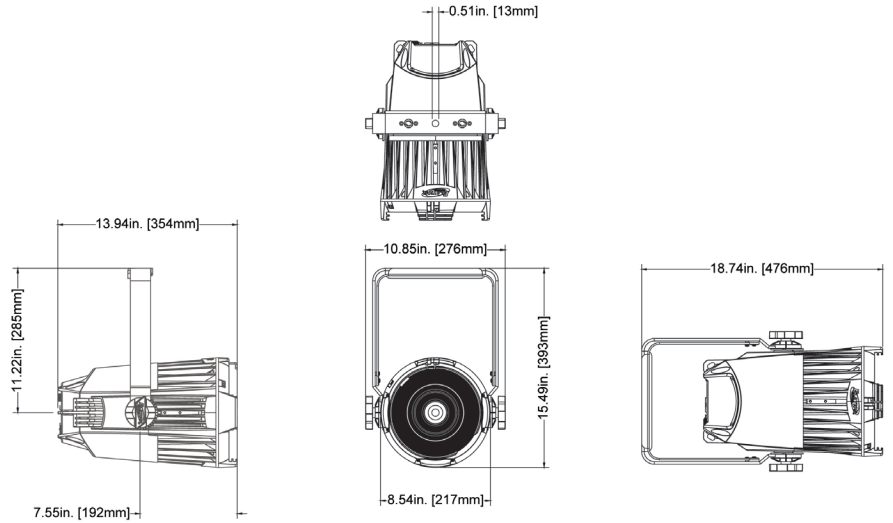

SIZE / WEIGHT

Length: 10.85" (276mm)
Width: 13.94" (354mm)
Vertical Height: 15.49" (393mm)
Weight: 16.27 lbs. (7.38kg)

ELECTRICAL / THERMAL

AC 100-240V - 50/60Hz
284W Max Power Consumption
5°F to 113°F (-15°C to 45°C)

INCLUDED ITEMS

7.5" Gel Frame
4 Lenses (11°, 22°, 30°, 52°)
IP65 Locking Power Cable

OPTIONAL ITEMS

7.5" Barndoors
XWFL (90°) Lens
23° Ovalizer Lens

APPROVALS / RATINGS

(pending) CE | cETLus | IP20

Specifications and documentation subject to change without notice.

DIMENSIONAL DRAWING

*DRAWINGS NOT TO SCALE

ORDERING INFORMATION

KLP500	KL PAR FC	1236100142
KLP555	KL PAR FC WH	PENDING
KLP959	BARN DOOR FOR KL PAR FC	1236100143
KLP987	KL PAR XWFL LENS	1236100144
KLP988	KL PAR GLASS OVALIZER LENS	1236100145