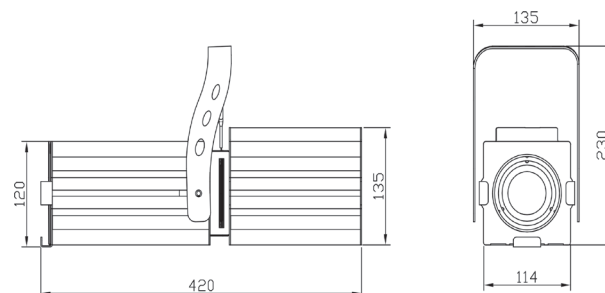

LED

BARIO Profile LED

35W

On/Off Version

cod. PRF-0351935-WW 3000 K

cod. PRF-0351935-NW 4000 K

FEATURES:

- 230 V ac 50Hz, 35W
- 35W interchangeable LED Module
- Color temperature 3000 K and 4000 K
- Adjustable zoom from 19° to 35°
- Manual zoom
- On/Off function
- Dimmable through cut-phase supply
- Power connections, cable
- Heatsink with low noise fan, max 8 dB
- Profile system with 4 steel shutter blades included
- Filter frame included
- Gobo holder optional (AC050)
- Iris diaphragm optional (AC837)
- Aluminium and steel plate body. Scratch resistant black epoxy powder paint
- IP20
- Insulation class I
- Suitable to be fitted on normally inflammable surfaces

Bario LED is a mini zoom profile spotlight incorporating a 35W LED source, On/Off function with possibility to dim via cut-phase supply (Trailing Edge).

The Bario's excellent optical performance and beam control is the result of Arena Luci's well proven high quality double condenser lens zoom optical system. Suitable for commercial applications, Museums, architectural, theatres and TV studios.

Focus adjustment slide controls for diameter (from 19° to 35°), perfect focus or softness beam outline. Profile system with 4 steel shutter blades included.

Optional iris and gobo holder. Housing in extruded aluminium and steel plate body. Scratch resistant epoxy powder paint.