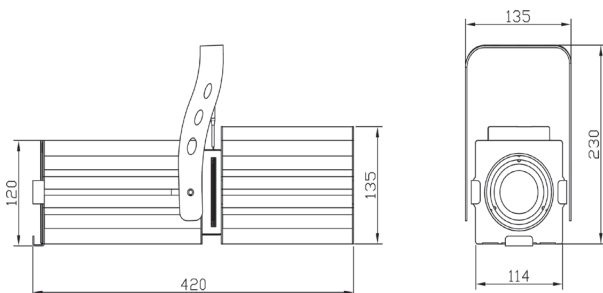

### FEATURES:

- 230 V ac 50Hz, 50W
- 50W interchangeable LED Module
- Color temperature 3000 K, 4000 K and 5700 K
- Adjustable zoom from 19° to 35°
- Manual zoom
- On/Off function
- Power connections, cables
- Heatsink with low noise fan, max 8 dB
- Profile system with 4 steel shutter blades included
- Filter frame included
- Gobo holder optional (AC050)
- Iris diaphragm optional (AC837)
- Aluminium and steel plate body. Scratch resistant black epoxy powder paint
- IP20
- Insulation calss I
- Suitable to be fitted on normally inflammable surfaces

Focus adjustment slide controls for diameter (from 19° to 35°), perfect focus or softness beam outline. Profile system with 4 steel shutter blades included. Optional iris and gobo holder.

Housing in extruded aluminium and steel plate body. Scratch resistant epoxy powder paint.

	3400	850	378	213	95	54
LUX 19°	3400	850	378	213	95	54
LUX 35°	2360	590	262	148	66	38
0						
2,5m	1,58m	3,1m	4,73m	6,31m	9,46m	12,61m
Ø	0,84m	1,67m	2,51m	3,35m	5,02m	6,70m

Arena Luci s.r.l. si riserva la facoltà di modificare le caratteristiche dei prodotti senza obbligo di preavviso  
 Arena Luci s.r.l. reserve the right to change products specifications at anytime without prior notice