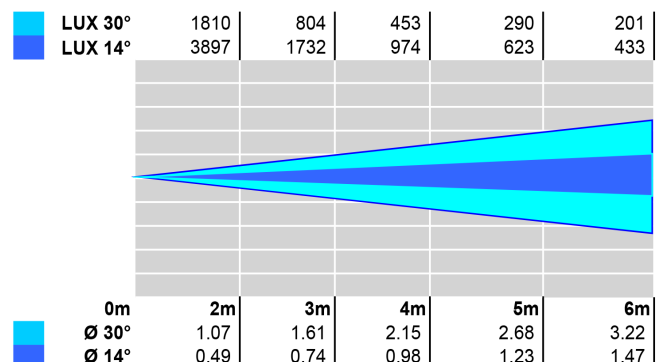

Arena Luci s.r.l. si riserva la facoltà di modificare le caratteristiche dei prodotti senza obbligo di preavviso
Arena Luci s.r.l. reserve the right to change products specifications at anytime without prior notice