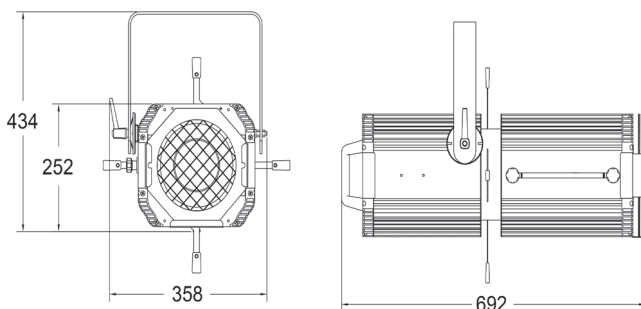

Arena Luci s.r.l. si riserva la facoltà di modificare le caratteristiche dei prodotti senza obbligo di preavviso
Arena Luci s.r.l. reserve the right to change products specifications at anytime without prior notice