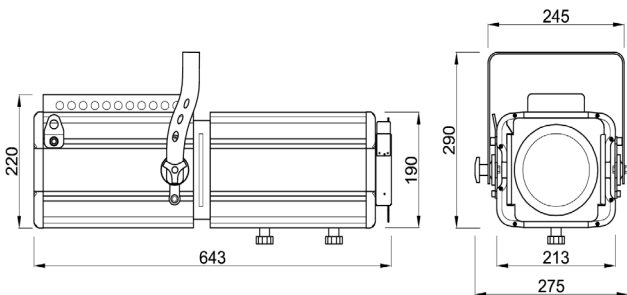

Arena Luci s.r.l. si riserva la facoltà di modificare le caratteristiche dei prodotti senza obbligo di preavviso
Arena Luci s.r.l. reserve the right to change products specifications at anytime without prior notice