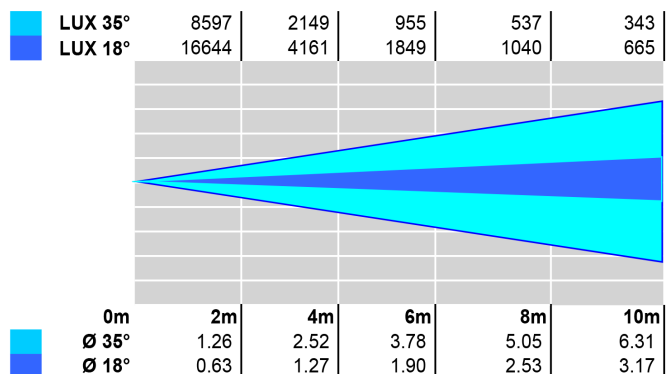

Arena Luci s.r.l. si riserva la facoltà di modificare le caratteristiche dei prodotti senza obbligo di preavviso
Arena Luci s.r.l. reserve the right to change products specifications at anytime without prior notice