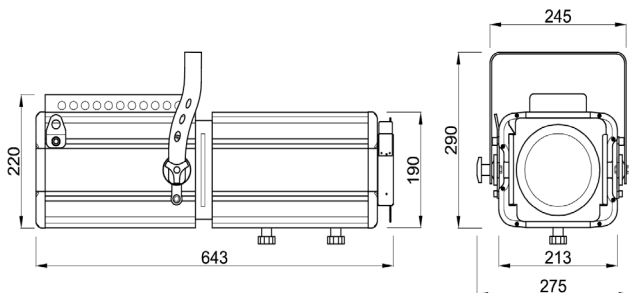

Arena Luci s.r.l. si riserva la facoltà di modificare le caratteristiche dei prodotti senza obbligo di preavviso
Arena Luci s.r.l. reserve the right to change products specifications at anytime without prior notice