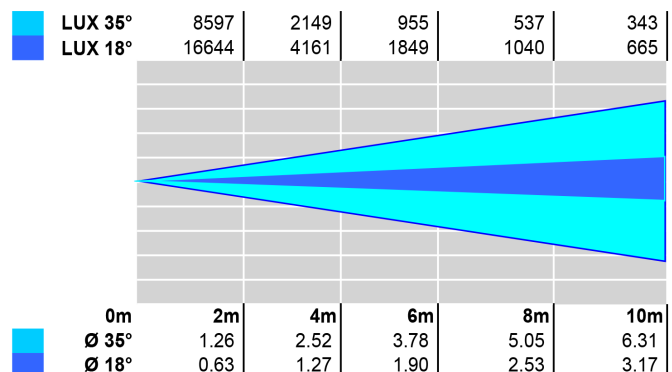

Arena Luci s.r.l. si riserva la facoltà di modificare le caratteristiche dei prodotti senza obbligo di preavviso
Arena Luci s.r.l. reserve the right to change products specifications at anytime without prior notice