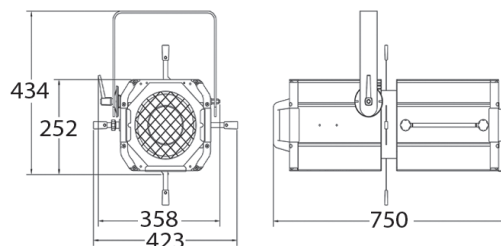

Zoom profile spotlight incorporating an interchangeable LED source, available in 2 different colour temperatures, 3150K and 6000K, on/off function.

The Profile's excellent optical performance and beam control is the result of Arena Luci's well proven high quality double condenser lens zoom optical system. Suitable for commercial applications, Museums, architectural, theatres and TV studios.

Focus adjustment slide controls for diameter (from 20° to 40°), perfect focus or softness beam outline.

Profile system with 4 steel shutter blades included.

Optional iris and gobo holder.

Housing in extruded aluminium and steel plate body.

Scratch resistant epoxy powder paint.