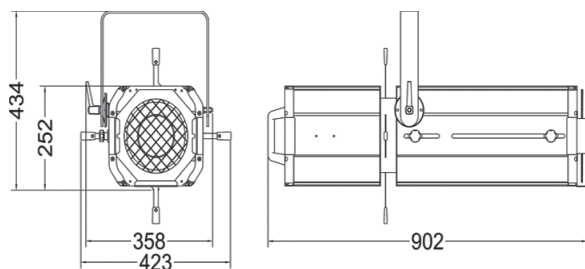

Arena Luci s.r.l. si riserva la facoltà di modificare le caratteristiche dei prodotti senza obbligo di preavviso
Arena Luci s.r.l. reserve the right to change products specifications at anytime without prior notice