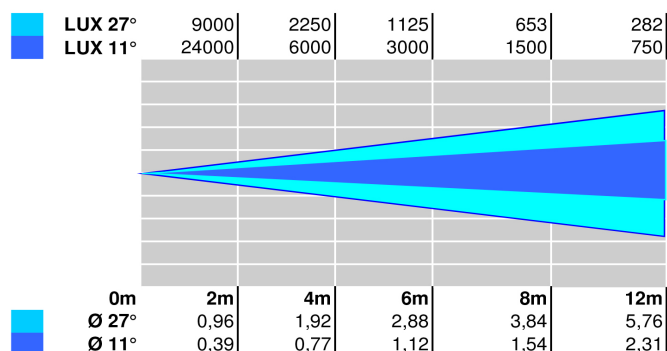

Arena Luci s.r.l. si riserva la facoltà di modificare le caratteristiche dei prodotti senza obbligo di preavviso
Arena Luci s.r.l. reserve the right to change products specifications at anytime without prior notice