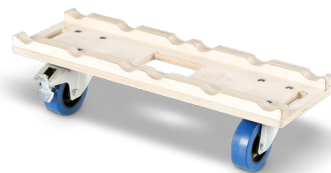

EUROTRUSS ROLL BOARD

EUROTRUSS ROLL BOARD WITH 100 MM ROLLS

DESCRIPTION

The Truss Stacker Roller Board System in combination with the Interface Stackers 382100' enables easy and trouble-free stacking of trusses for safe transport. The birch multiplex roller boards are available in the versions with 2 x 2, 3 and 4 rollers and are suitable for 3 and 4 point traverses.

- UNIVERSALLY APPLICABLE FOR 2 X 2, 3- AND 4-POINT TRUSSES
- MADE OF STURDY BIRCH PLYWOOD
- WITH LATERAL RECESSES FOR THE SAFETY STRAPS TO PASS THROUGH
- INCL. 100MM CASTORS AND MOUNTING ACCESSORIES

TRUSS STACKER INTERFACE EUROTRUSS

STACKER INTERFACE FOR
EUROTRUSS ROLL BOARD

Model Number	382100
Product type	Truss Accessories
Type	Truss Stacker
Material	Birch multiplex
Material thickness	30 mm
Surface	Honed
Colour	Natural
Length	600 mm
Suitable for	Eurotruss
For truss with outer tube dimension	288 - 291 mm
Weight	0.459 kg

EUROTRUSS ROLL BOARD

EUROTRUSS ROLL BOARD
WITH 2 X 100 MM ROLLS

Model Number	381022
Product type	Truss Accessories
Type	Castor boards
Material	Birch multiplex
Material thickness	18 mm
Surface	Honed
Colour	Natural
Number of casters	2
thereof Braked	1
Wheel diameter	100 mm
Manufacturer of castors	Adam Hall
Length	600 mm
Suitable for	Eurotruss
For truss with outer tube dimension	288 - 291 mm
Weight	4.68 kg