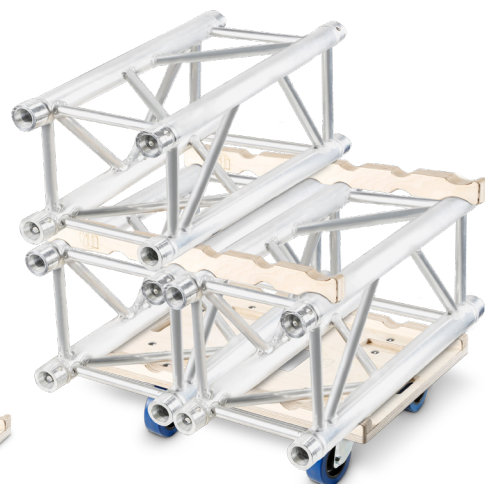

EUROTRUSS ROLL BOARD

EUROTRUSS ROLL BOARD WITH 100 MM ROLLS

DESCRIPTION

The Truss Stacker Roller Board System in combination with the Interface Stackers 382100' enables easy and trouble-free stacking of trusses for safe transport. The birch multiplex roller boards are available in the versions with 2 x 2, 3 and 4 rollers and are suitable for 3 and 4 point traverses.

- UNIVERSALLY APPLICABLE FOR 2 X 2, 3- AND 4-POINT TRUSSES
- MADE OF STURDY BIRCH PLYWOOD
- WITH LATERAL RECESSES FOR THE SAFETY STRAPS TO PASS THROUGH
- INCL. 100MM CASTORS AND MOUNTING ACCESSORIES

TRUSS STACKER INTERFACE EUROTRUSS

EUROTRUSS ROLL BOARD

EUROTRUSS ROLLER BOARD
WITH 4 X 100 MM ROLLS

Model Number	381044
Product type	Truss Accessories
Type	Castor boards
Material	Birch multiplex
Material thickness	18 mm
Surface	Honed
Colour	Natural
Number of casters	4
thereof Braked	2
Wheel diameter	100 mm
Manufacturer of castors	Adam Hall
Length	600 mm
Suitable for	Eurotruss
For truss with outer tube dimension	288 - 291 mm
Weight	7,4 kg

EUROTRUSS ROLL BOARD

EUROTRUSS ROLL BOARD WITH 100 MM ROLLS

381022

381033

381044

382100