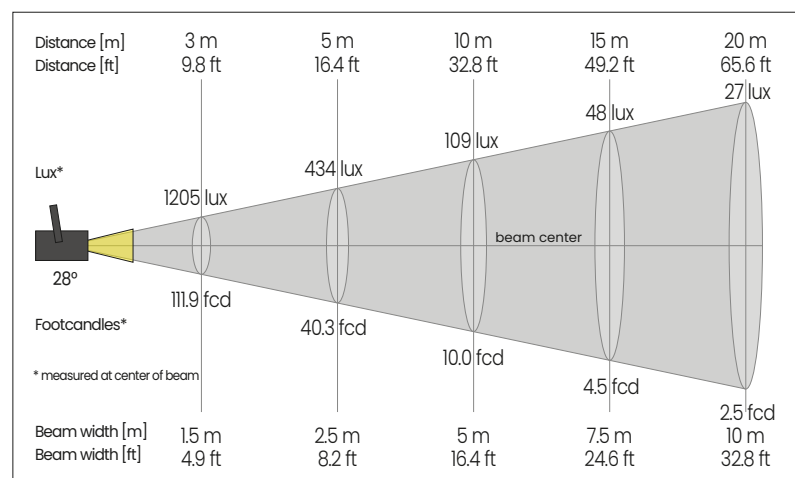

■ Technical data

Code	Color temperature	Volt/Hz	Watt (LED)	Luminous flux	Beam angle	Control
TSP1209001..	3000K	100/240Vac 50/60Hz	80 W	5100lm	28°-77°	DMX-RDM
	4000K					
	5700K					
TSP1214501..	3000K	100/240Vac 50/60Hz	130 W	8200lm	17°-70°	DMX-RDM
	4000K					
	5700K					

■ Photometrics report

Code: TSP1209001