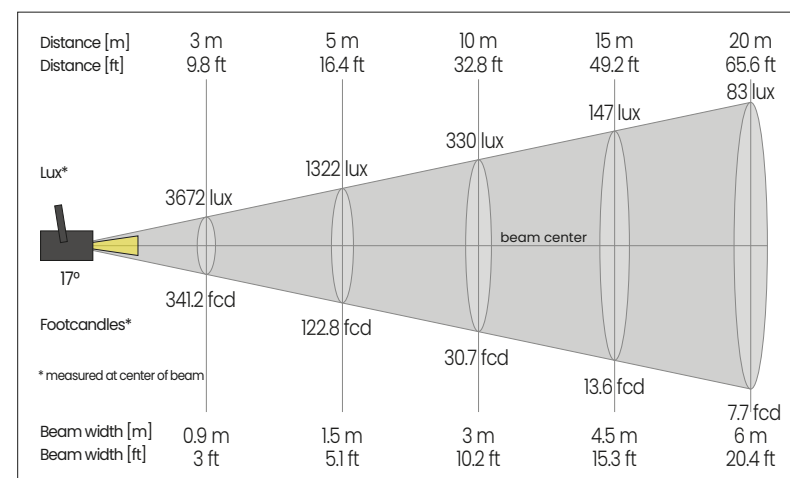

Code: TSP1214501