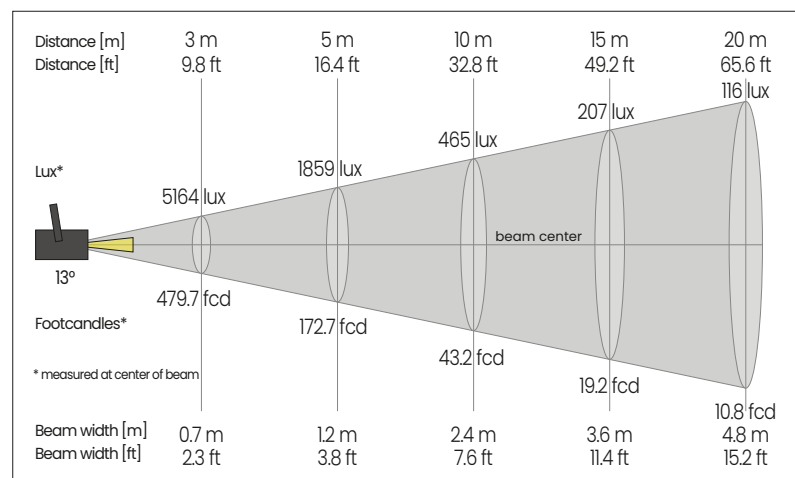

■ Customizable color on request (RAL)

FRESNEL LENS

Stage X

■ Technical data

Code	Color temperature	Volt/Hz	Watt (LED)	Luminous flux	Beam angle	Control
TSF1209001..	3000K	100/240Vac 50/60Hz	80 W	7000lm	13°-77°	DMX-RDM
	4000K					
	5700K					
TSF1214501..	3000K	100/240Vac 50/60Hz	130 W	11600lm	10°-71°	DMX-RDM
	4000K					
	5700K					

■ Photometrics report

Code: TSF1209001

Code: TSF1214501

PC LENS

Stage X

■ Technical data

Code	Color temperature	Volt/Hz	Watt (LED)	Luminous flux	Beam angle	Control
TSP1209001..	3000K	100/240Vac 50/60Hz	80 W	5100lm	28°-77°	DMX-RDM
	4000K					
	5700K					
TSP1214501..	3000K	100/240Vac 50/60Hz	130 W	8200lm	17°-70°	DMX-RDM
	4000K					
	5700K					