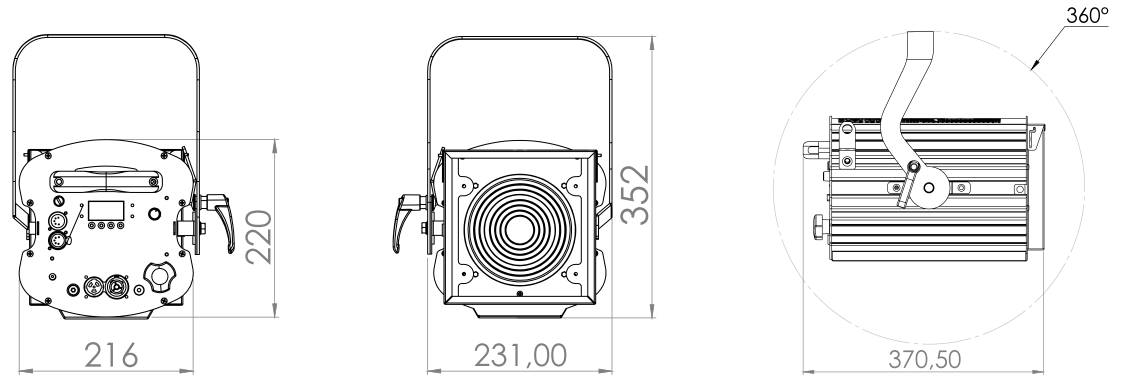

■ Dimensions