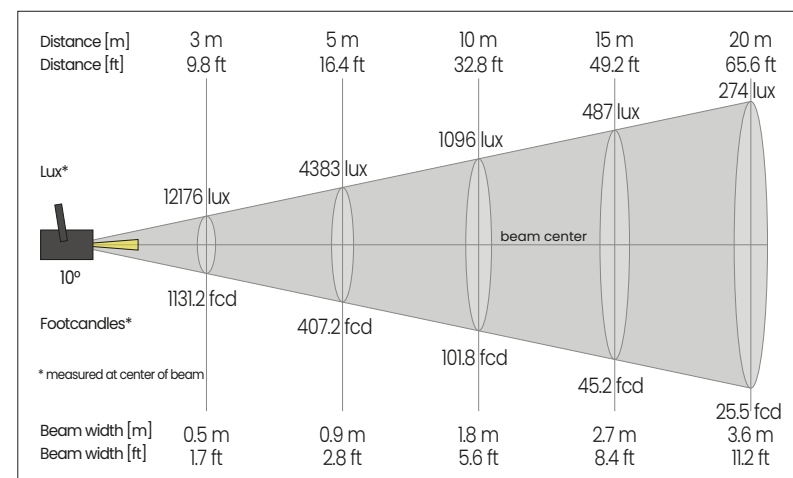

■ Customizable color on request (RAL)

FRESNEL LENS

Stage X

■ Technical data

Code	Color temperature	Volt/Hz	Watt (LED)	Luminous flux	Beam angle	Control
TSF1209001..	3000K	100/240Vac 50/60Hz	80 W	7000lm	13°-77°	DMX-RDM
	4000K					
	5700K					
TSF1214501..	3000K	100/240Vac 50/60Hz	130 W	11600lm	10°-71°	DMX-RDM
	4000K					
	5700K					

■ Photometrics report

Code: TSF1209001

Code: TSF1214501

PC LENS

Stage X

■ Technical data

Code	Color temperature	Volt/Hz	Watt (LED)	Luminous flux	Beam angle	Control
TSP1209001..	3000K	100/240Vac 50/60Hz	80 W	5100lm	28°-77°	DMX-RDM
	4000K					
	5700K					
TSP1214501..	3000K	100/240Vac 50/60Hz	130 W	8200lm	17°-70°	DMX-RDM
	4000K					
	5700K					